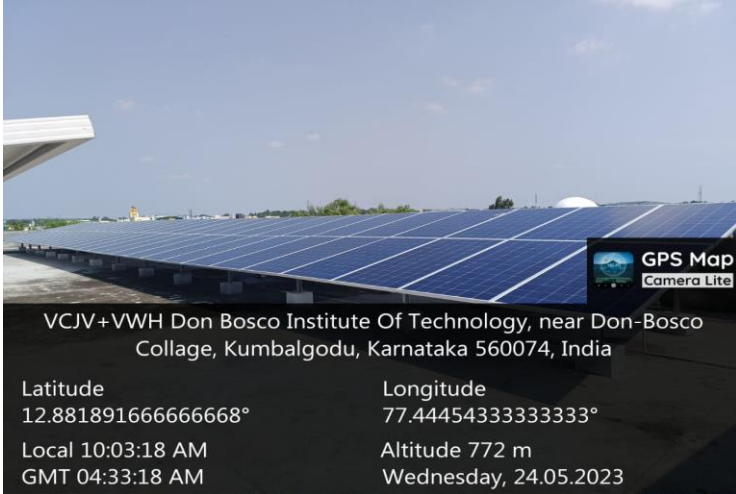

VCJV+VWH Don Bosco Institute Of Technology, near Don-Bosco Collage, Kumbalgodu, Karnataka 560074, India

Latitude	Longitude
12.881891666666668°	77.44454333333333°
Local 10:03:18 AM	Altitude 772 m
GMT 04:33:18 AM	Wednesday, 24.05.2023